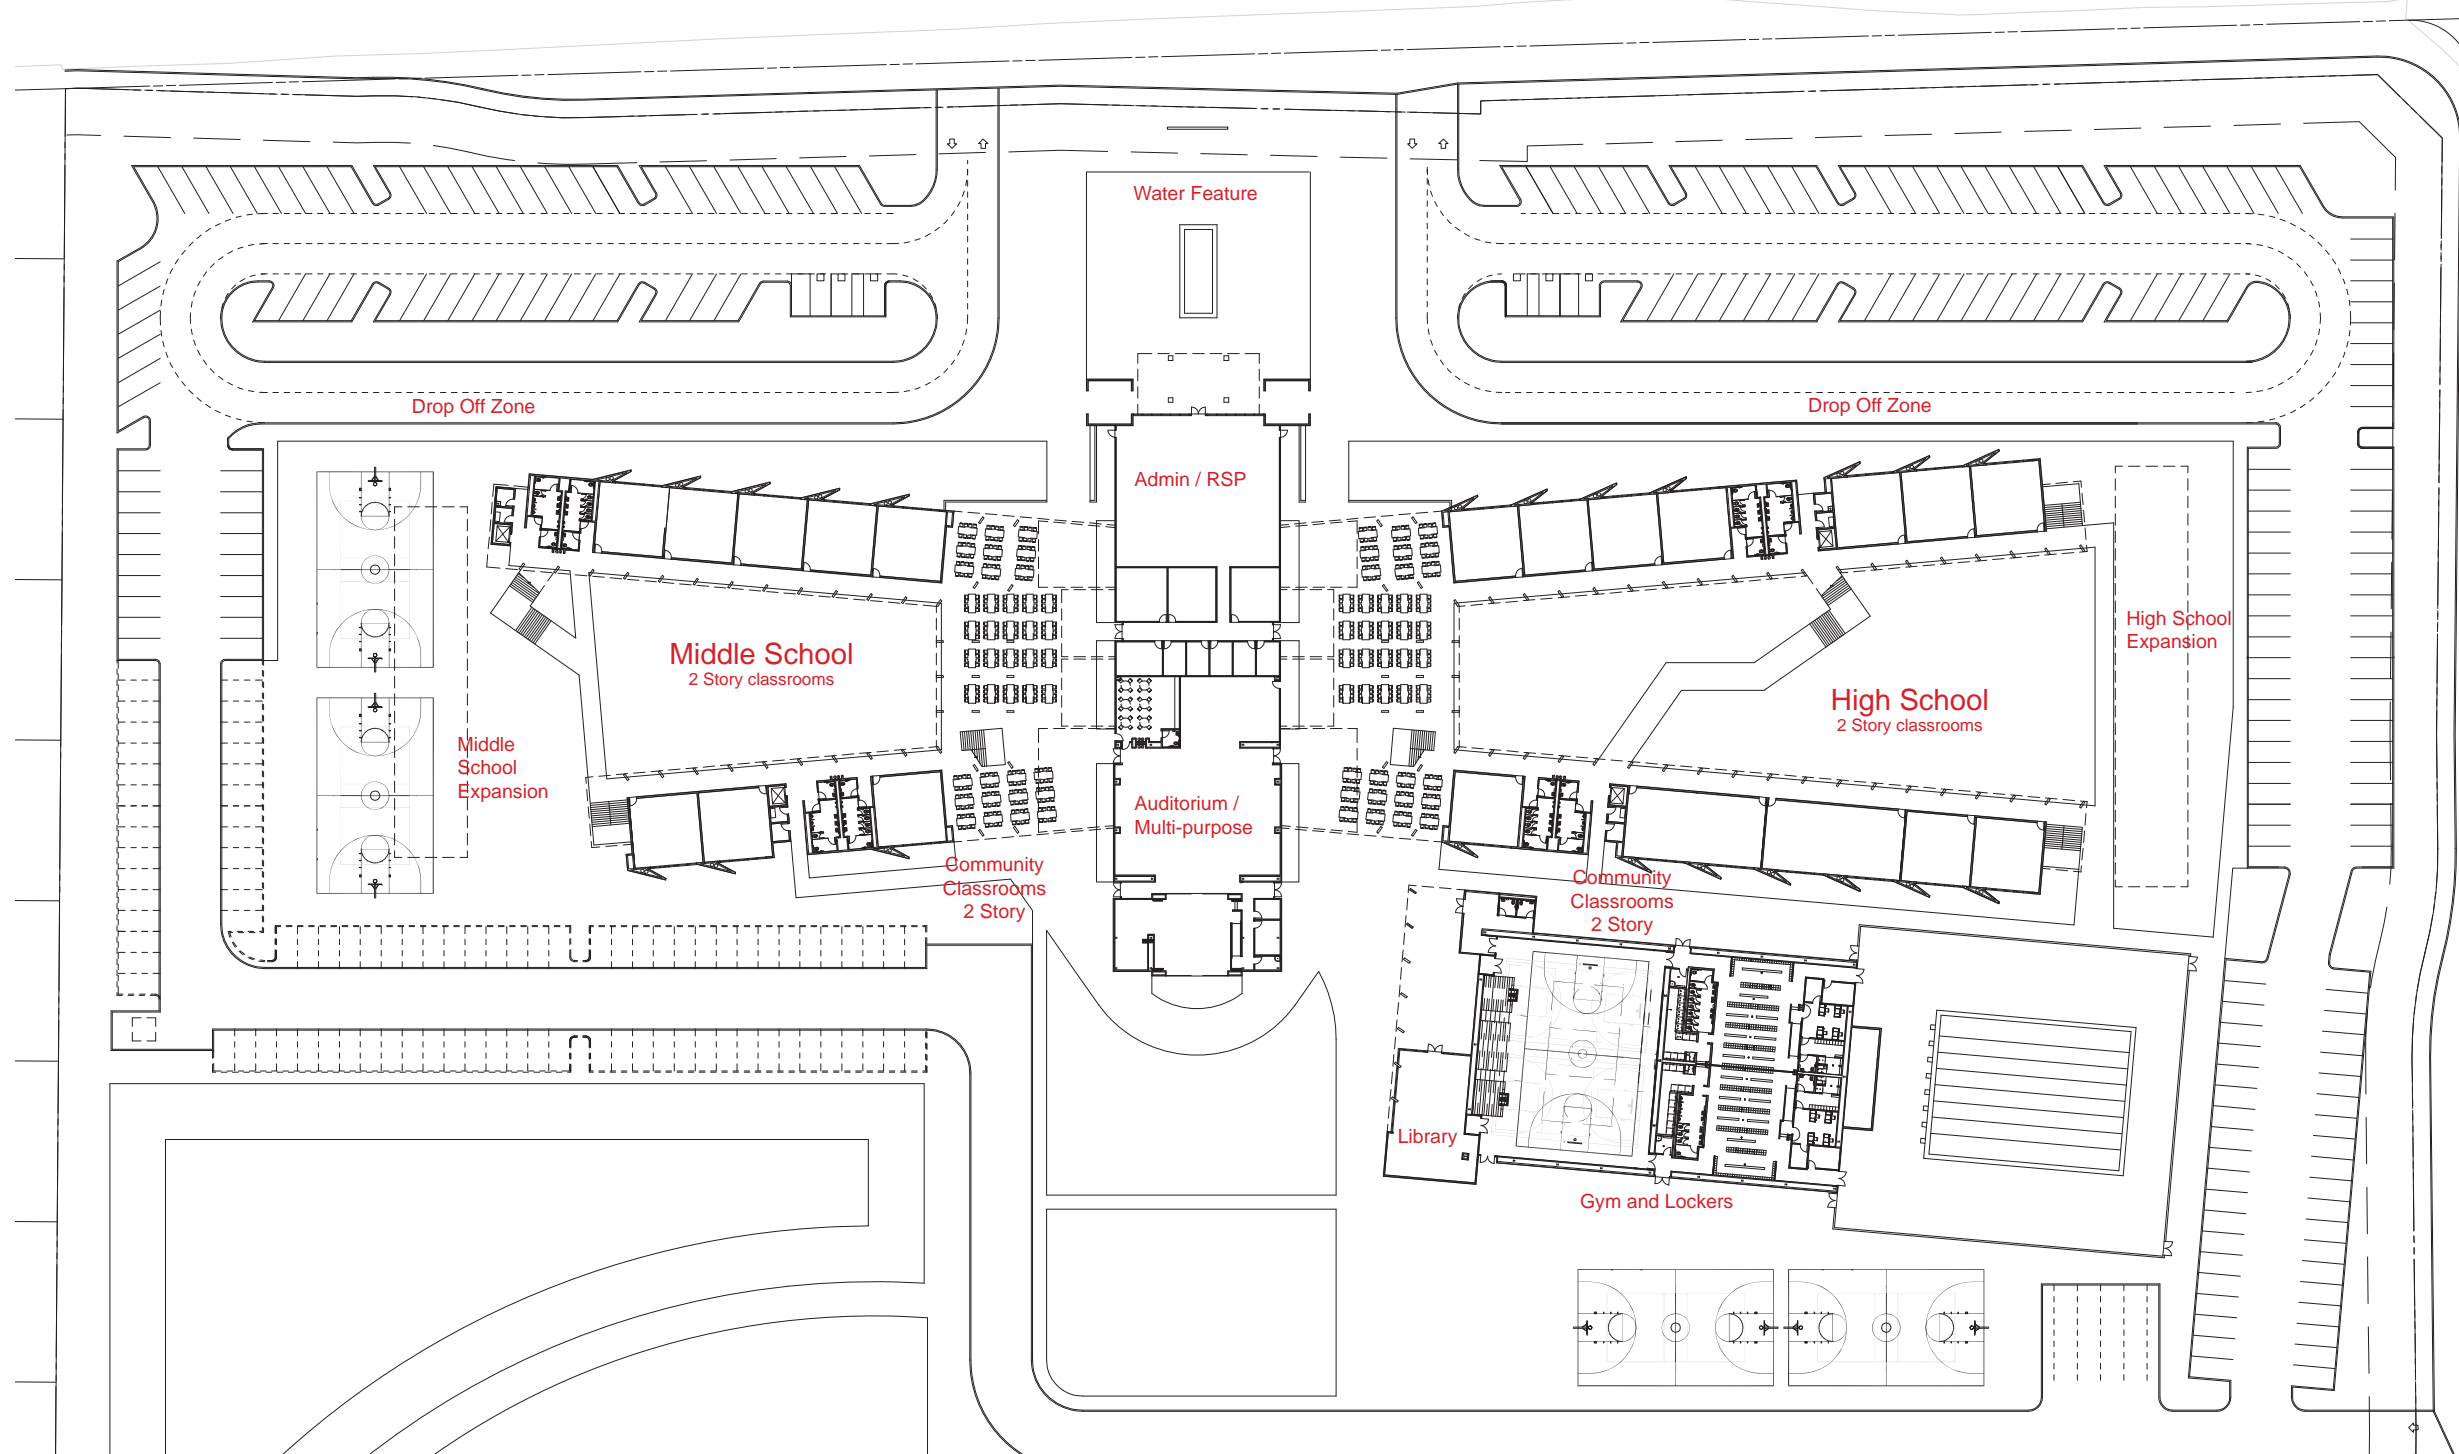

**LEGEND**

**View from Northeast**

**DATE**  
06 / 27 / 2016

**TFO**  
ARCHITECTURE

**CLIENT**  
Guidance  
Charter  
School

**PROJECT**  
New Middle  
and High  
School

**LEGEND**

**View From Southwest**

**DATE**  
06 / 27 / 2016

**TFO**  
ARCHITECTURE

**CLIENT**  
Guidance  
Charter  
School

**PROJECT**  
New Middle  
and High  
School

**LEGEND**

**View From Southwest**

**DATE**  
06 / 27 / 2016

East Avenue R

### Enlarged Site Plan

Not to Scale

DATE  
06 / 27 / 2016